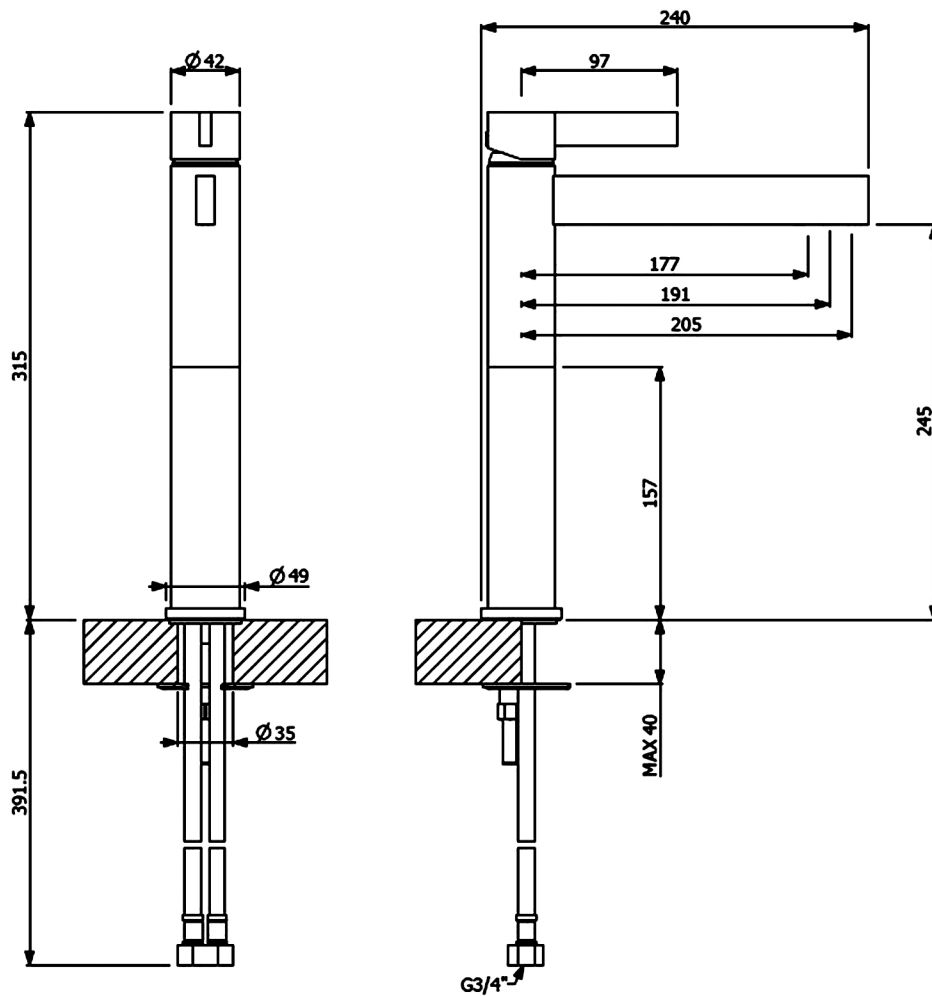

CASO

Model: CASO

Category: Bathroom Faucet

Material: Lead-Free Brass

Dimensions: 9.4"(L) x 1.6"(W) x 12.4"(H)

Description: Luxury bathroom faucet in brushed gold finish.

*Numbers are in millimeter