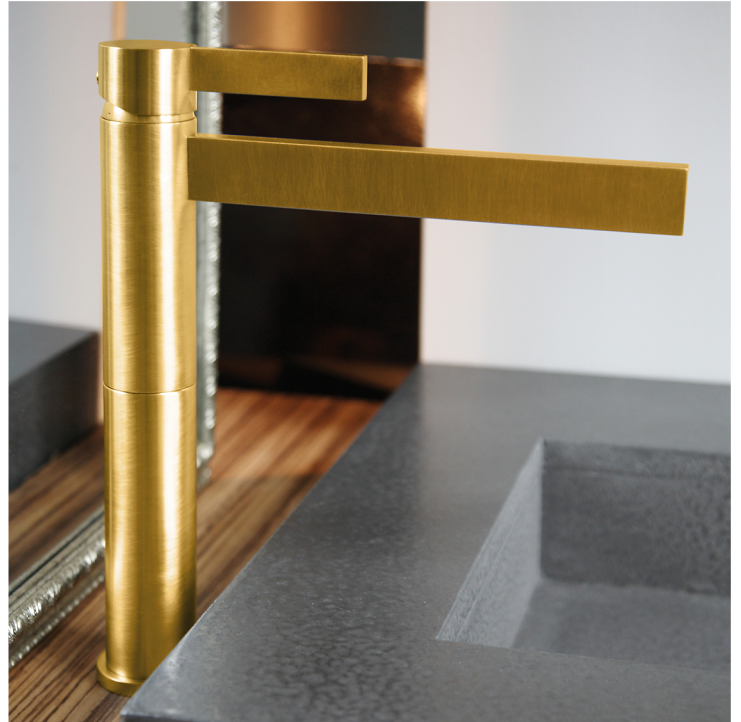

CASO

Model: CASO

Category: Bathroom Faucet

Material: Lead-Free Brass

Dimensions: 9.4"(L) x 1.6"(W) x 12.4"(H)

Description: Luxury bathroom faucet in brushed gold finish.

*Numbers are in millimeter